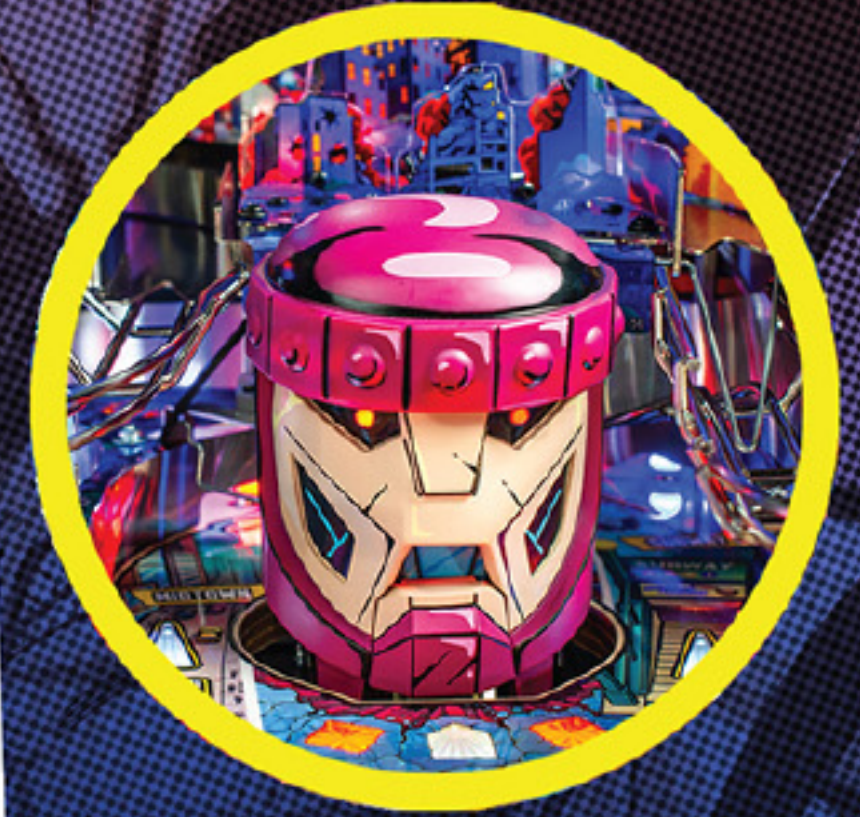

MAIN ATTRACTIONS

- Stern Pinball presents Marvel's "The Uncanny X-Men" game based on the acclaimed comic stories "Days of Future Past" and "Mind out of Time".
- Featuring Wolverine, Professor X, Cyclops, Storm, Colossus, Beast, Rogue, Gambit, Nightcrawler, Jean Grey, Bishop, Kitty Pryde, Magneto, and more.
- Battle a 3 dimensional sculpted mechanically animated Sentinel embedded in the playfield that changes states based on player actions.
- Experience an innovative new playfield layout from designer Jack Danger that features several new crossing shots and ramp designs with an all-new interpretation of the conventional flipper array with a new playable area themed the "Danger Room".
- Stunning hand-drawn comic book style art by Zombie Yeti accompanied by an original custom X-Men soundtrack from Charlie Benante of Anthrax and Pantera fame.

INSIDER CONNECTED™

Players can extend the fun with Stern's award-winning Insider Connected™ system by discovering mutants with Cerebro and using their mutant powers in online Quests!

Magneto's Magnet, capable of catching and throwing the ball.

GAME FEATURES

Custom sculpted, destructible Sentinel head bash toy with illuminated eyes.

Danger Room training area with mini flipper offering a high risk, high reward experience with "Outlane" spinner.